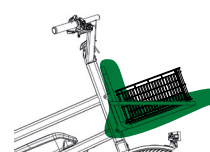

FRIDA
MIK crate 33L

MAGNUM - Porte-bagages avant MIK Large

MOUSTACHE
BIKES

www.moustachebikes.com