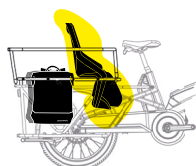

GREG & MANU
Double pannier MIK 41L