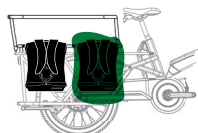

CLARK
Backpack 17L