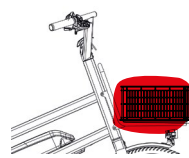

CLARK
Backpack 17L

GREG & MANU
Double pannier MIK 41L

CLÉMENTINE
Large pannier 45L

CHARLIE
MIK Small front
luggage rack

MAGNUM
MIK Large front
luggage rack

MOUSTACHE
BIKES

www.moustachebikes.com

Lundi 20