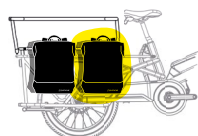

SEAT PAD
Exclusive passenger seat
Cargo Lundi 20
by URBAN IKI

FRIDA
MIK crate 33L

SALVADOR
MIK basket 23L

CLARK
Backpack 17L

GREG & MANU
Double pannier MIK 41L

MOUSTACHE
BIKES

www.moustachebikes.com

Lundi 20