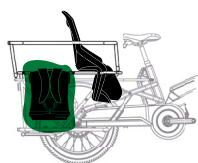

MOUSTACHE
BIKES

www.moustachebikes.com

Lundi 20

MOUSTACHE BIKES ACCESSORIES COMPATIBILITY SHEET

CLARK - Backpack 17L

BABY SEAT
By Urban Iki
MIK HD 22kg child seat

SEAT PAD
Exclusive passenger seat
Cargo Lundi 20 by
URBAN IKI