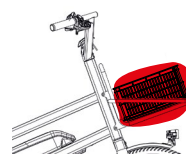

CLARK
Backpack 17L

GREG & MANU
Double pannier MIK 41L

CLÉMENTINE
Large pannier 45L

CHARLIE
MIK Small front
luggage rack

MAGNUM
MIK Large front
luggage rack

MOUSTACHE
BIKES

www.moustachebikes.com

Lundi 20