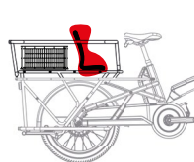

FRIDA
MIK crate 33L