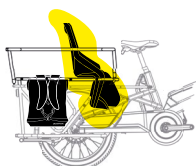

CLARK
Backpack 17L