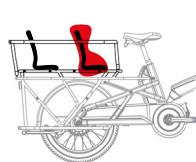

FRIDA
MIK crate 33L

SALVADOR
MIK basket 23L

CLARK
Backpack 17L

GREG & MANU
Double pannier MIK 41L

CLÉMENTINE
Large pannier 45L

SEAT PAD - Exclusive passenger seat Cargo Lundi 20 by URBAN IKI

BABY SEAT
By Urban Iki
MIK HD 22kg child seat