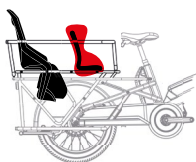

FRIDA
MIK crate 33L

SALVADOR
MIK basket 23L

CLARK
Backpack 17L

GREG & MANU
Double pannier MIK 41L

CLÉMENTINE
Large pannier 45L

SEAT PAD - Exclusive passenger seat Cargo Lundi 20 by URBAN IKI

BABY SEAT
By Urban Iki
MIK HD 22kg child seat