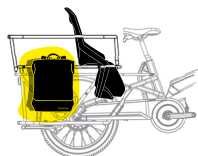

FRIDA
MIK crate 33L

SEAT PAD
Siège passager exclusif Cargo
Lundi 20 by URBAN IKI

SALVADOR
MIK basket 23L

CLARK
Backpack 17L

GREG & MANU
Double pannier MIK 41L

GREG & MANU - Double pannier MIK 41L

BABY SEAT
By Urban Iki
MIK HD 22kg child seat