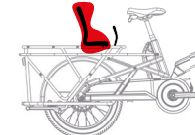

SEAT PAD
Exclusive passenger seat
Cargo Lundi 20 by URBAN IKI

FRIDA
MIK crate 33L

SALVADOR
MIK basket 23L

CLARK
Backpack 17L

GREG & MANU
Double pannier MIK 41L

CLÉMENTINE
Large pannier 45L

DIEGO
Passenger bar