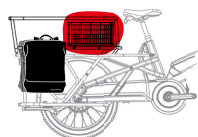

FRIDA
MIK crate 33L

SALVADOR
MIK basket 23L

CLÉMENTINE
Large pannier 45L

FRIDA - MIK crate 33L

BABY SEAT
By Urban Iki
MIK HD 22kg child seat

SEAT PAD
Exclusive passenger seat
Cargo Lundi 20 by URBAN IKI

SALVADOR
MIK basket 23L

CLARK
Backpack 17L

GREG & MANU
Double pannier MIK 41L

CLÉMENTINE
Large pannier 45L

CHARLIE
MIK Small front
luggage rack

MAGNUM
MIK Large front
luggage rack

MOUSTACHE
BIKES

www.moustachebikes.com

Lundi 20