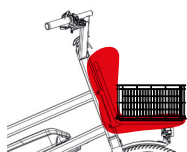

GREG & MANU
Double pannier MIK 41L

CLÉMENTINE
Large pannier 45L

CHARLIE
MIK Small front
luggage rack

MAGNUM
MIK Large front
luggage rack

CHARLIE - MIK front luggage rack

SALVADOR
MIK basket 23L

FRIDA
MIK crate 33L