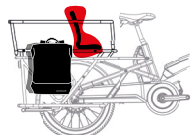

SEAT PAD
Exclusive passenger seat
Cargo Lundi 20 by URBAN IKI

FRIDA
MIK crate 33L

SALVADOR
MIK basket 23L

CLARK
Backpack 17L

GREG & MANU
Double pannier MIK 41L

CLÉMENTINE
Large pannier 45L

DIEGO
Passenger bar